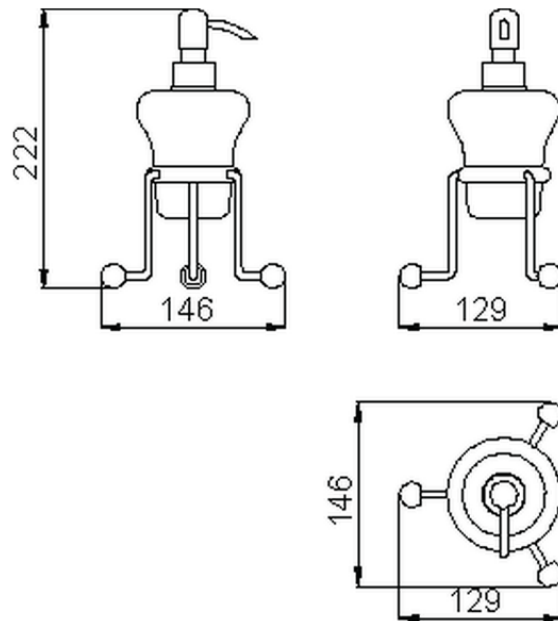

Porta sapone liquido CROISSETTE_4030.01H.

4030.01H.

<http://huberitalia.com/porta-sapone-liquido-croisette-4030-01h>

2024-10-22