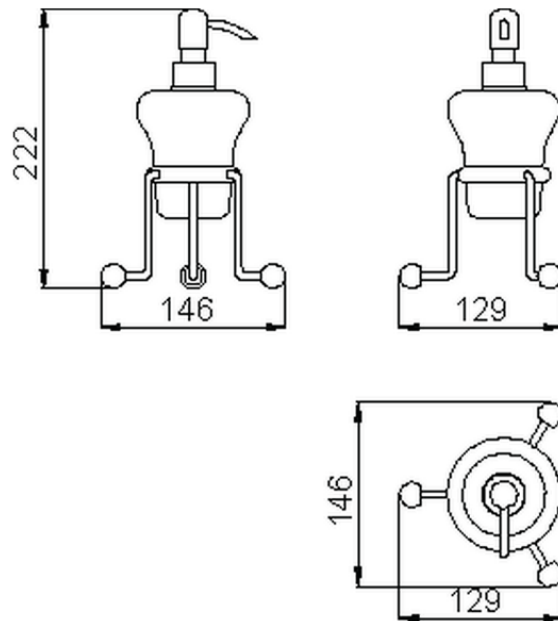

Porta sapone liquido CROISETTE_4030.01H.

4030.01H.

<http://huberitalia.com/porta-sapone-liquido-croisette-4030-01h>

2024-10-22