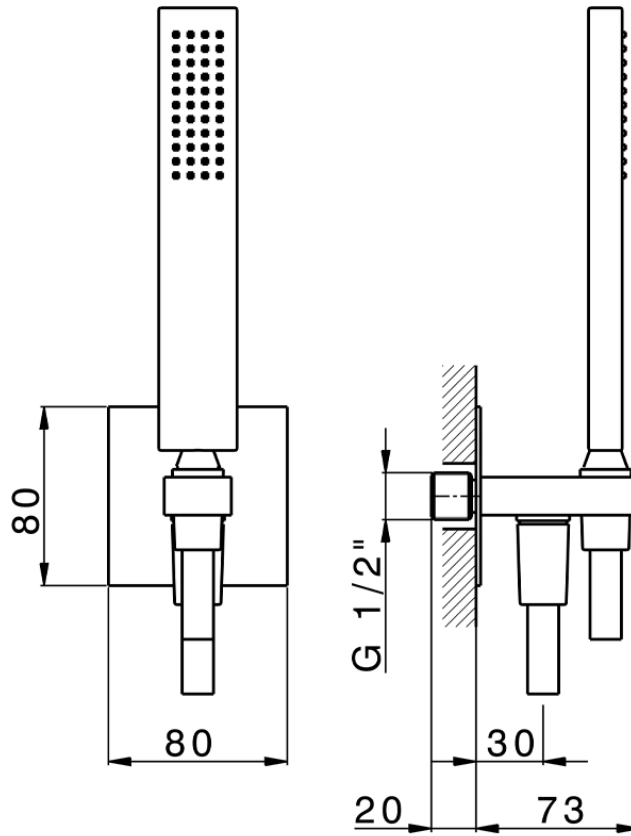

Completo doccia con presa acqua PUSH&SHOWER_SS0G5120

SS0G5120

<http://www.huberitalia.com/completo-doccia-con-presa-acqua-pushshower-ss0g5120>

2025-04-04