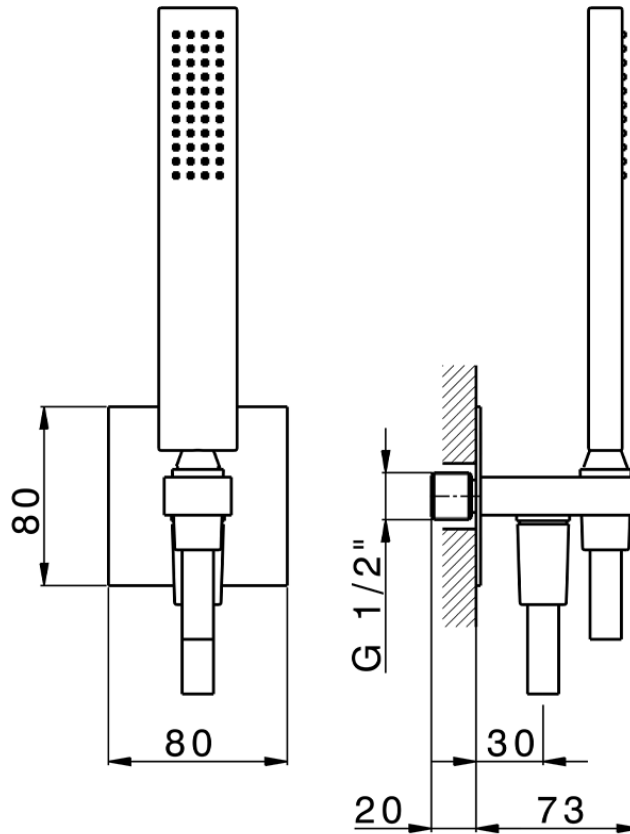

## Completo doccia con presa acqua PUSH&SHOWER\_SS0G5120

SS0G5120

<http://www.huberitalia.com/completo-doccia-con-presa-acqua-pushshower-ss0g5120>

2025-04-04