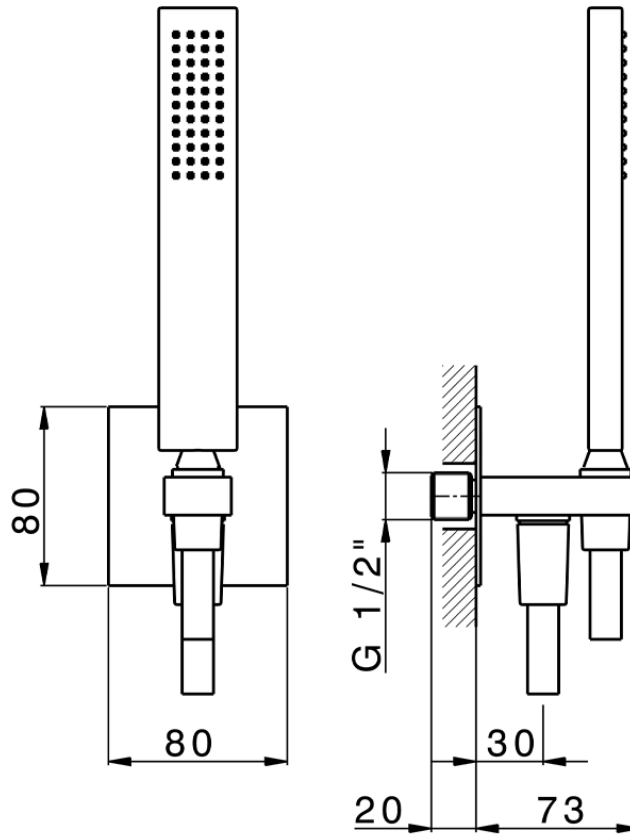

Completo doccia con presa acqua PUSH&SHOWER_SS0G5120

SS0G5120

<http://www.huberitalia.com/completo-doccia-con-presa-acqua-pushshower-ss0g5120>

2025-04-04