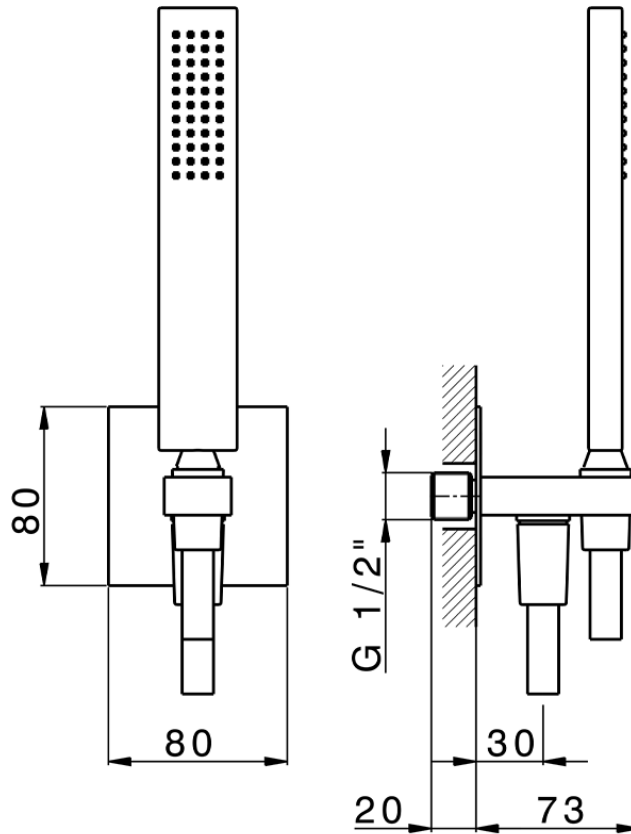

## Completo doccia con presa acqua PUSH&SHOWER\_SS0G5120

SS0G5120

<http://www.huberitalia.com/completo-doccia-con-presa-acqua-pushshower-ss0g5120>

2025-04-04