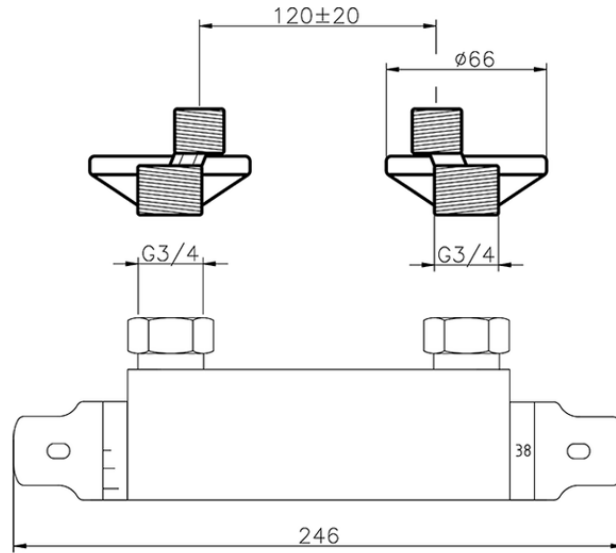

Miscelatore termostatico doccia CLINIC&TECHNICAL_109P.01H.

109P.01H.

<http://www.huberitalia.com/miscelatore-termostatico-doccia-clinictechnical-109p-01h>

2025-04-01