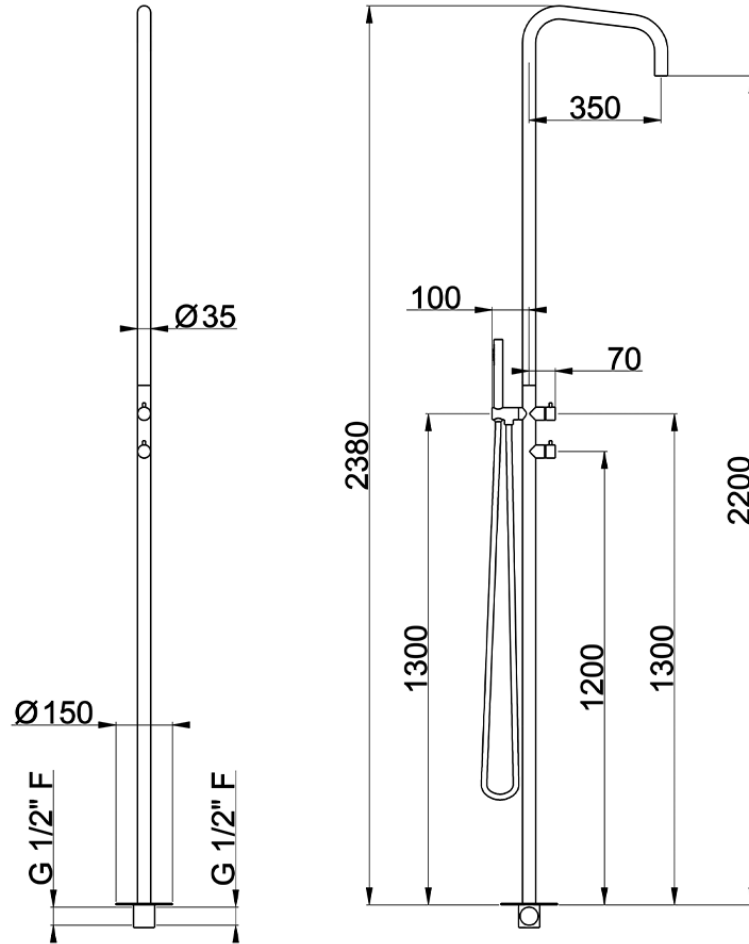

Colonna doccia progressiva outdoor LYNOX_LX005100

LX005100

<http://www.huberitalia.com/colonna-doccia-progressiva-outdoor-lynox-lx005100>

2025-04-04