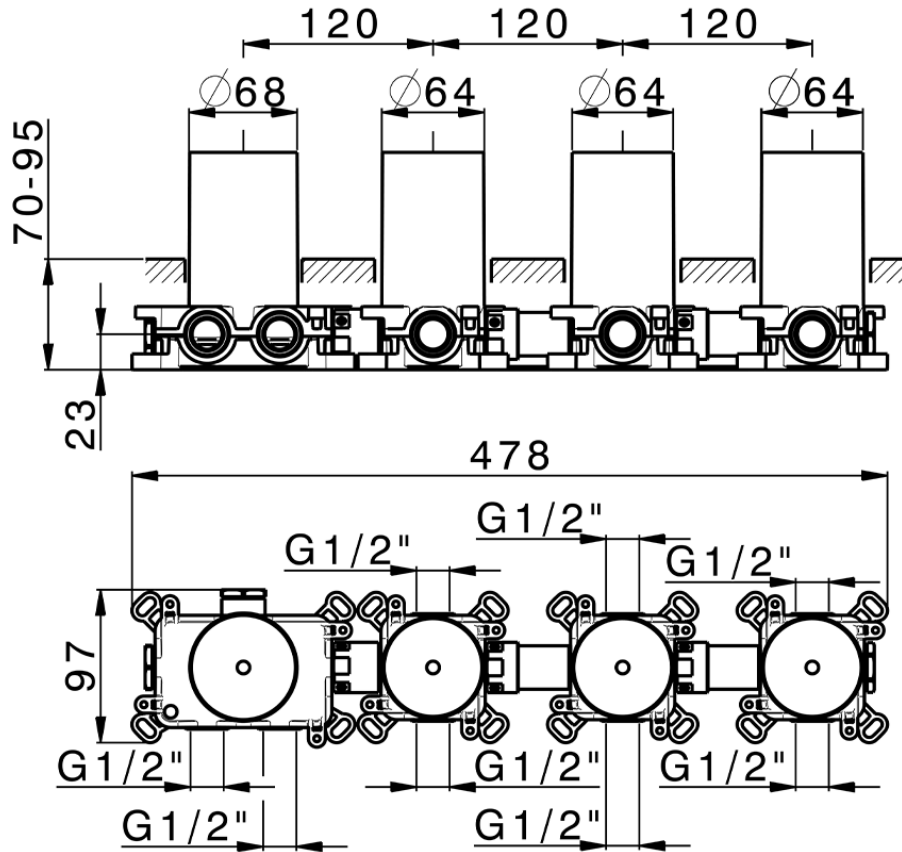

Parte incasso termostatico 3 funzioni PUSH&SHOWER_ZB0G63R0

ZB0G63R0

<http://www.huberitalia.com/parte-incasso-termostatico-3-funzioni-pushshower-zb0g63r0>

2025-04-03