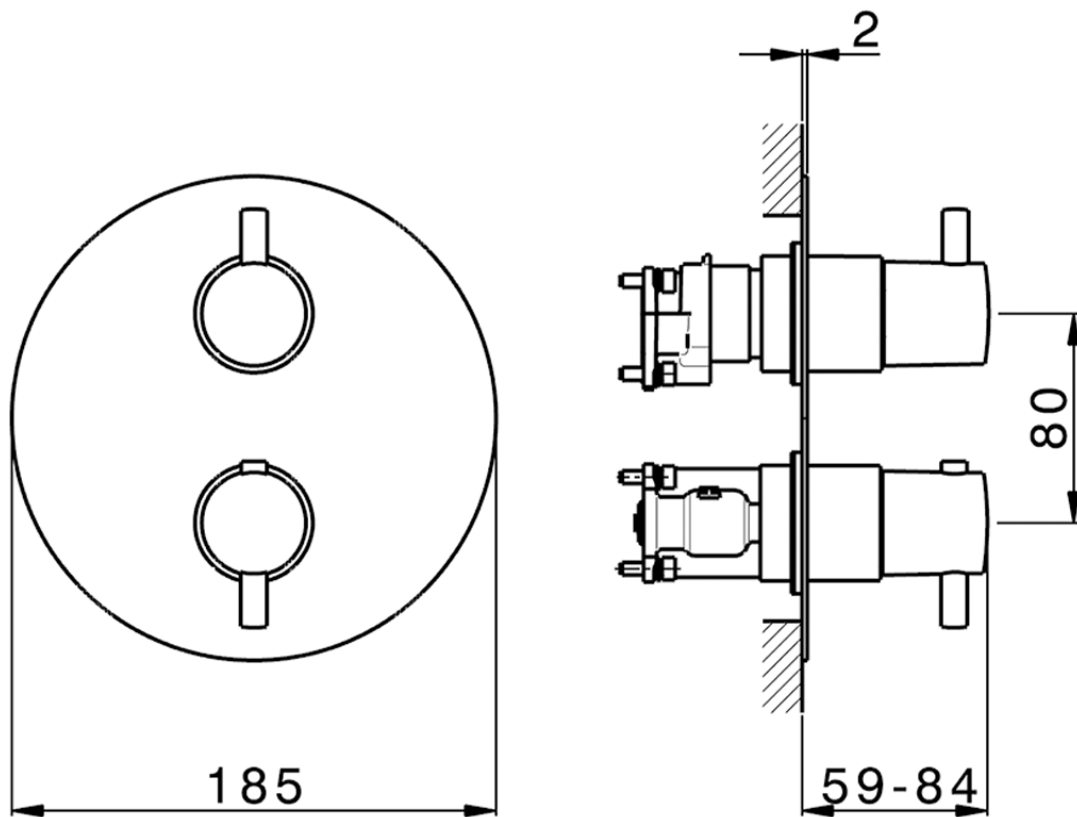

Completo Termostatico per One-Box NUOVA KIRUNA_K20BT030

K20BT030

<http://www.huberitalia.com/completo-termostatico-per-one-box-nuova-kiruna-k20bt030>

ZB00B031

<http://www.huberitalia.com/one-box-universale-per-incasso-one-box-zb00b031>