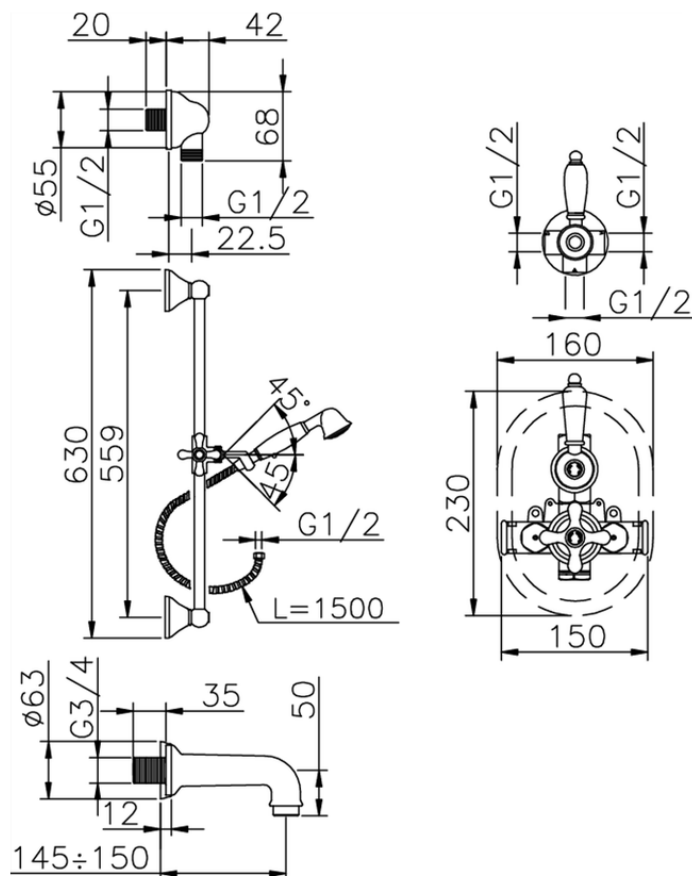

Completo miscelatore termostatico vasca incasso CROISSETTE_914.CS01H.

914.CS01H. <http://www.huberitalia.com/completo-miscelatore-termostatico-vasca-incasso-croisette-914-cs01h>

2025-04-04