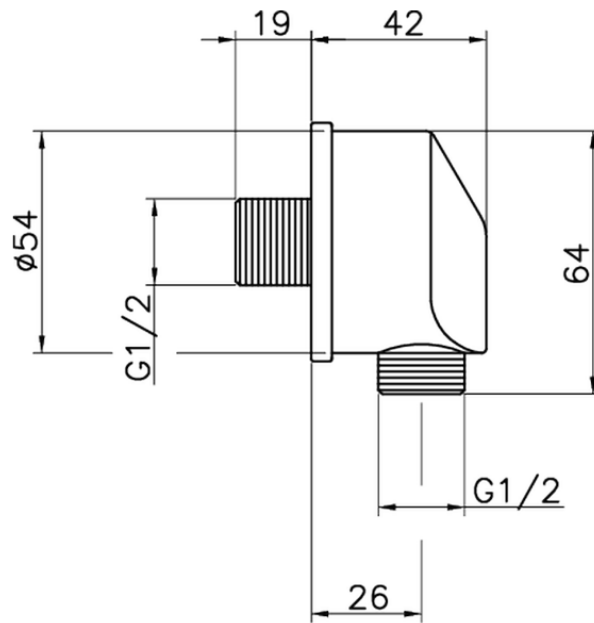

Presad'acqua SHOWER\_67.01H.

67.01H.

<http://www.huberitalia.com/presa-dacqua-shower-67-01h>

2025-04-04