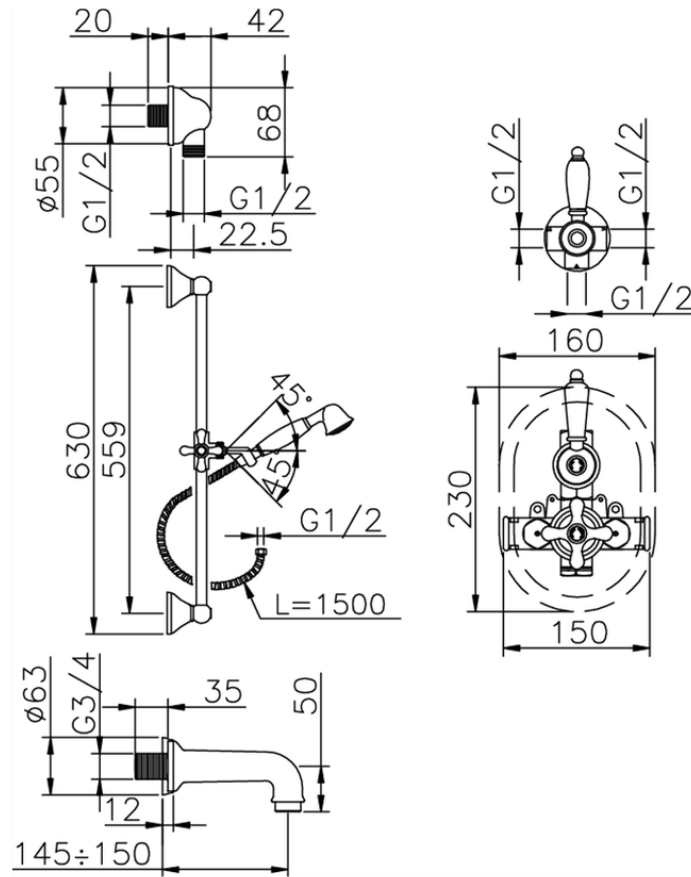

Completo miscelatore termostatico vasca incasso CROISSETTE_914.CS01H.

914.CS01H. <http://www.huberitalia.com/completo-miscelatore-termostatico-vasca-incasso-croisette-914-cs01h>

2024-12-22