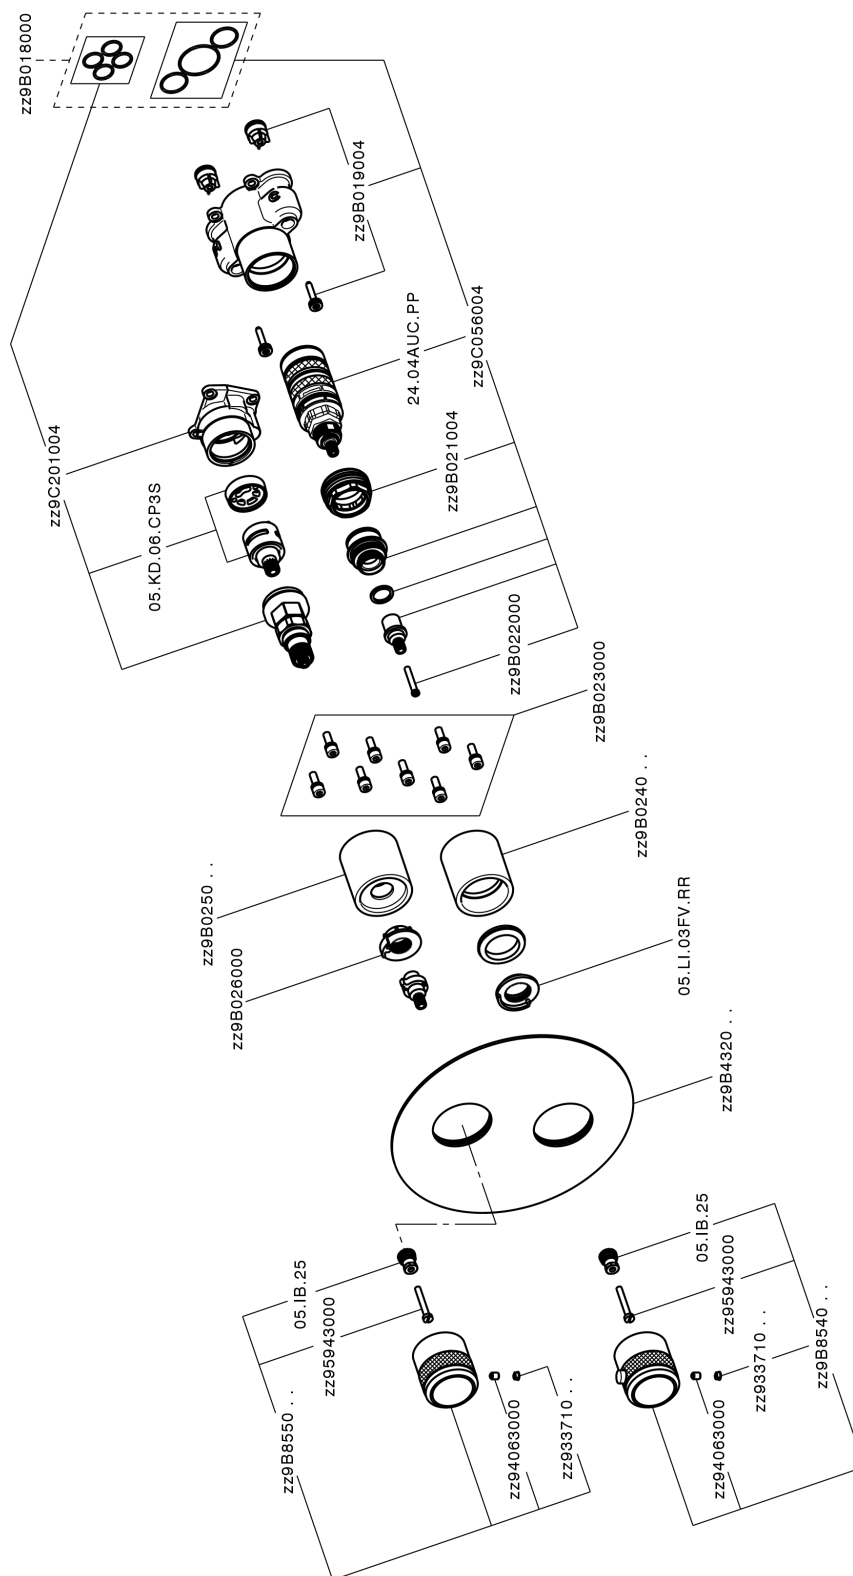

Completo Termostatico per One-Box CHRONOS_CR0BT030

CR0BT030

<http://www.huberitalia.com/completo-termostatico-per-one-box-chronos-cr0bt030>

One-Box Universale per incasso ONE BOX_ZB00B031

ZB00B031

<http://www.huberitalia.com/one-box-universale-per-incasso-one-box-zb00b031>

One-Box Universale per incasso ONE BOX_ZB00B030

ZB00B030

<http://www.huberitalia.com/one-box-universale-per-incasso-one-box-zb00b030>

2025-04-04