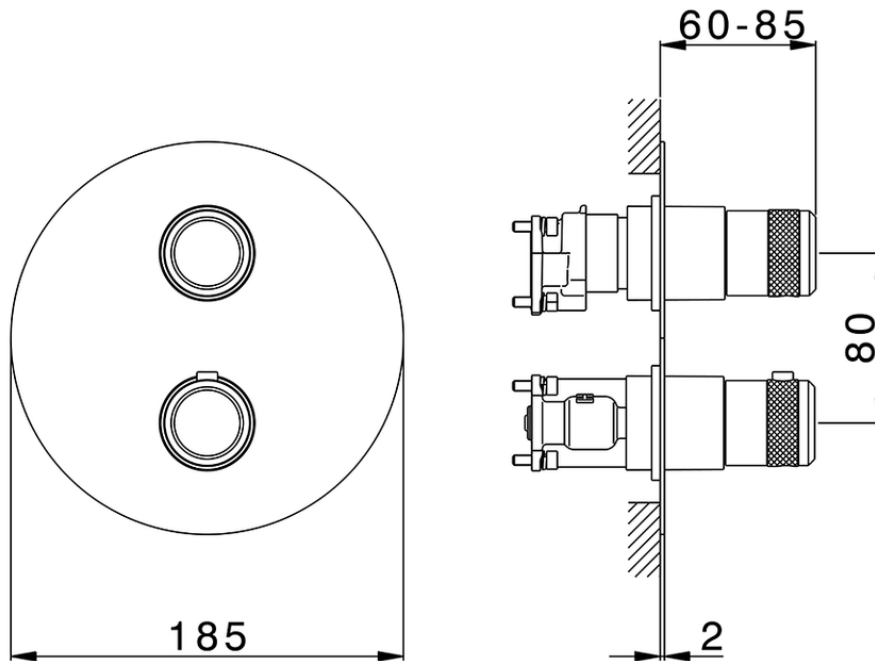

Completo Termostatico per One-Box CHRONOS_CR0BT030

CR0BT030

<http://www.huberitalia.com/completo-termostatico-per-one-box-chronos-cr0bt030>

ZB00B031

<http://www.huberitalia.com/one-box-universale-per-incasso-one-box-zb00b031>