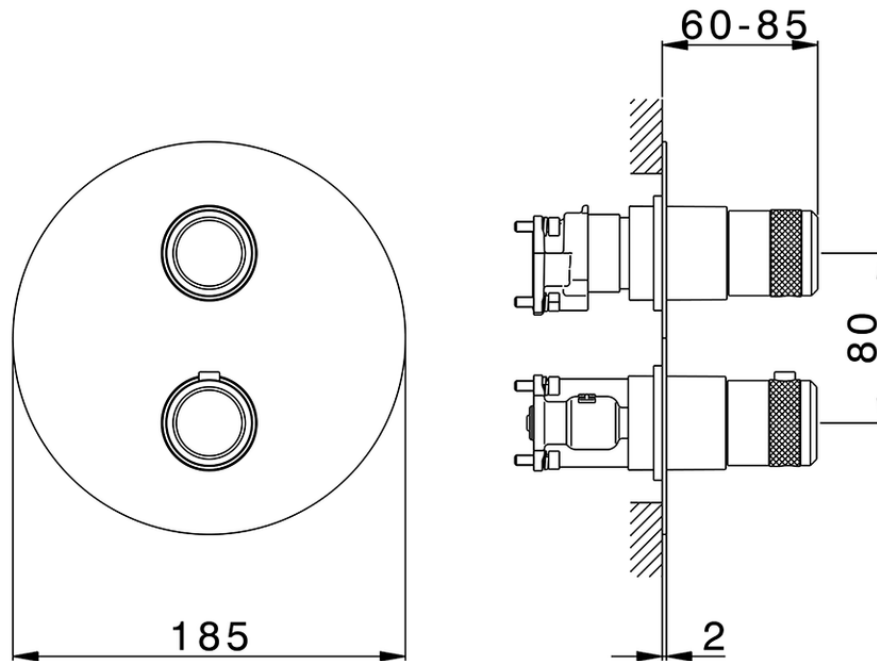

Completo Termostatico per One-Box CHRONOS_CR0BT030

CR0BT030

<http://www.huberitalia.com/completo-termostatico-per-one-box-chronos-cr0bt030>

ZB00B031

<http://www.huberitalia.com/one-box-universale-per-incasso-one-box-zb00b031>