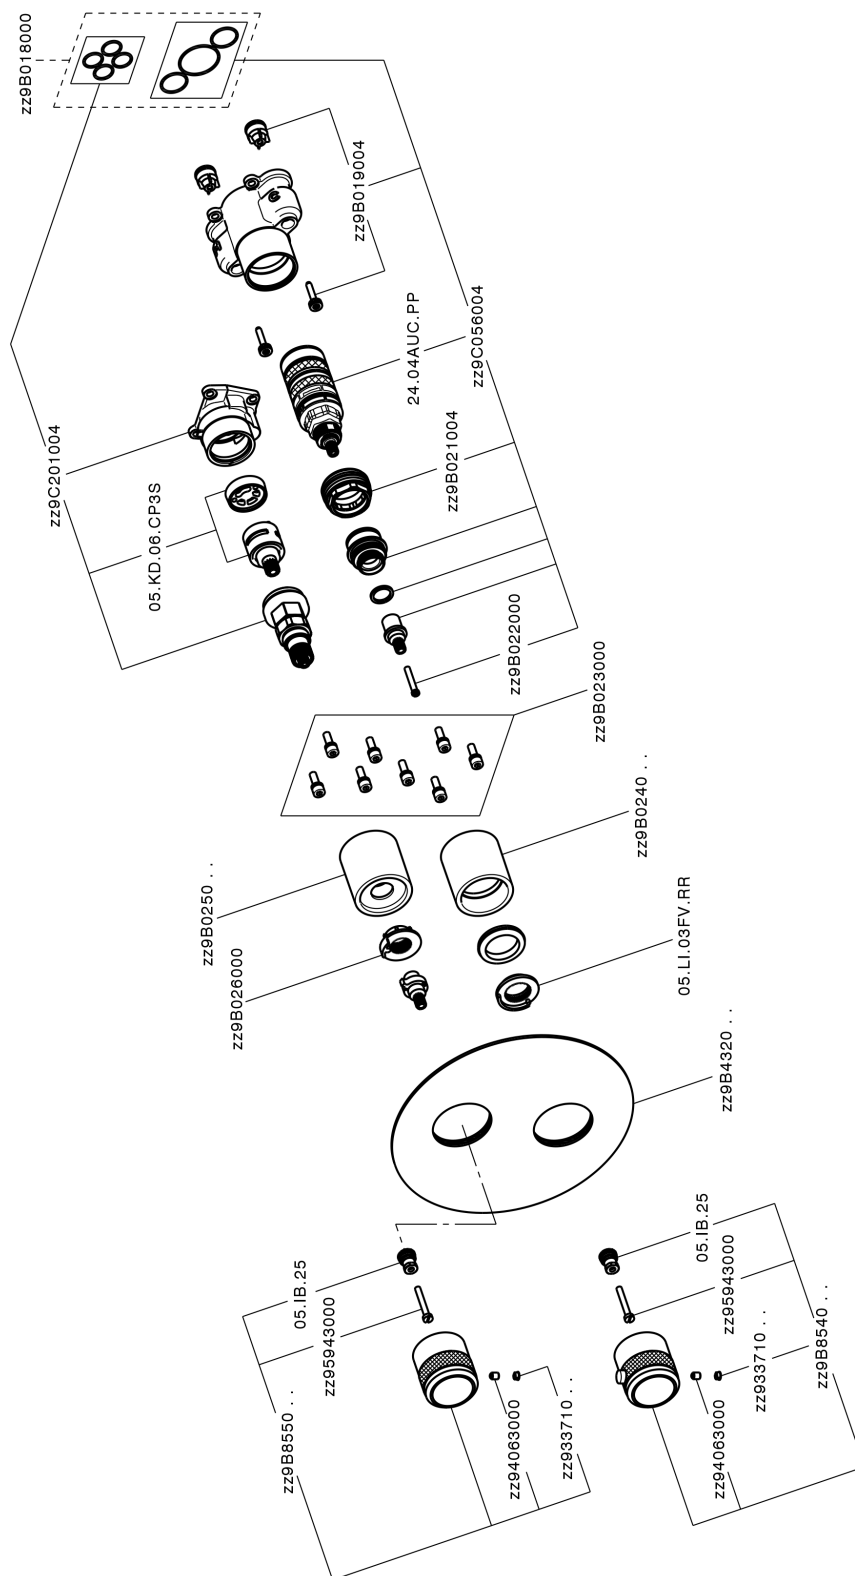

## Completo Termostatico per One-Box CHRONOS\_CR0BT030

CR0BT030

<http://www.huberitalia.com/completo-termostatico-per-one-box-chronos-cr0bt030>

## One-Box Universale per incasso ONE BOX\_ZB00B031

ZB00B031

<http://www.huberitalia.com/one-box-universale-per-incasso-one-box-zb00b031>