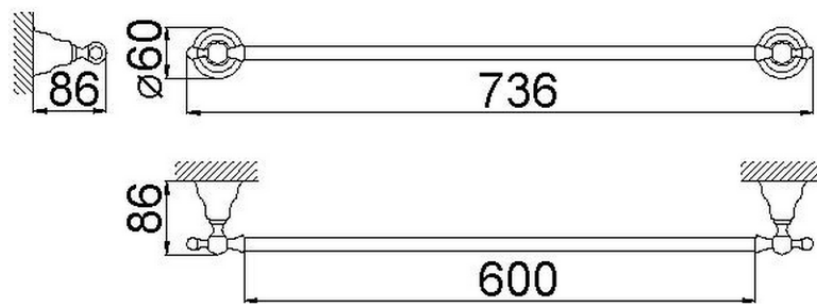

Porta salviette 60 cm CROISSETTE_4014.01H.

4014.01H.

<http://www.huberitalia.com/porta-salviette-60-cm-croisette-4014-01h>

2025-04-04