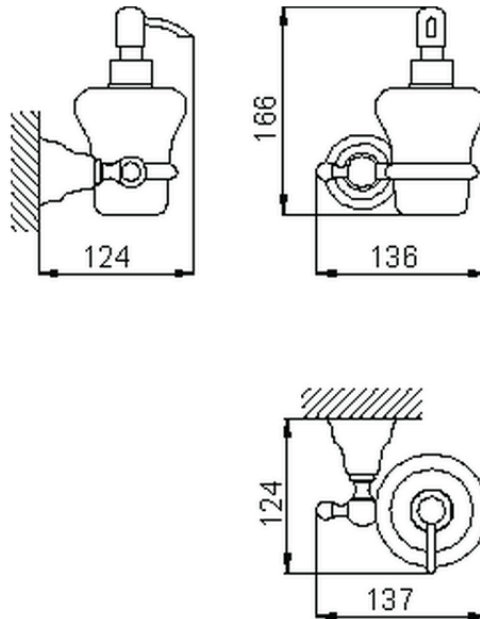

Porta sapone liquido CROISETTE_4024.01H.

4024.01H.

<http://www.huberitalia.com/porta-sapone-liquido-croisette-4024-01h>

2025-04-04