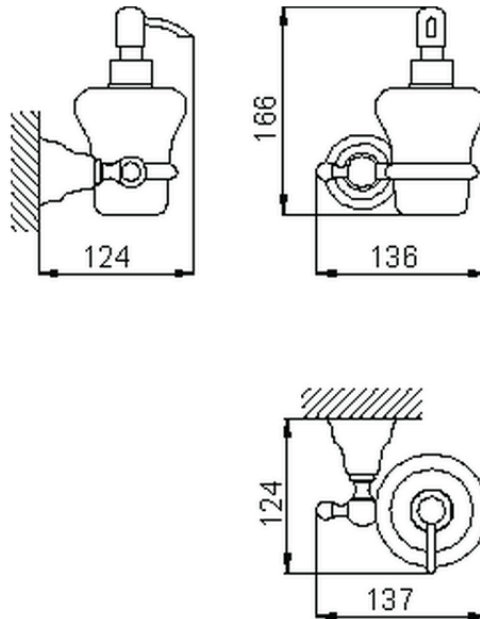

## Porta sapone liquido CROISSETTE\_4024.01H.

4024.01H.

<http://www.huberitalia.com/porta-sapone-liquido-croisette-4024-01h>

2025-04-04