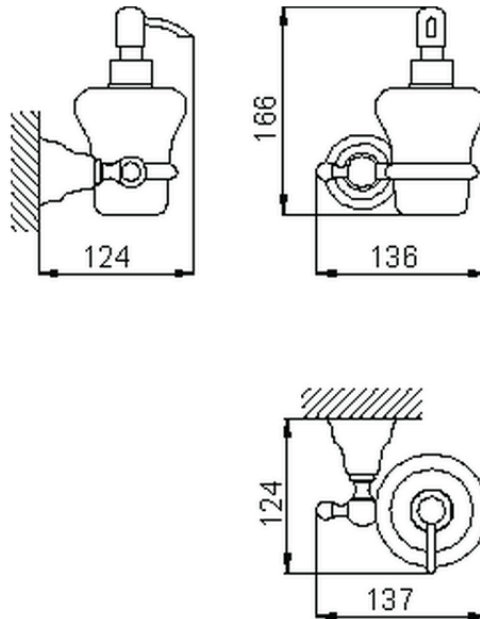

Porta sapone liquido CROISSETTE_4024.01H.

4024.01H.

<http://www.huberitalia.com/porta-sapone-liquido-croisette-4024-01h>

2025-04-03