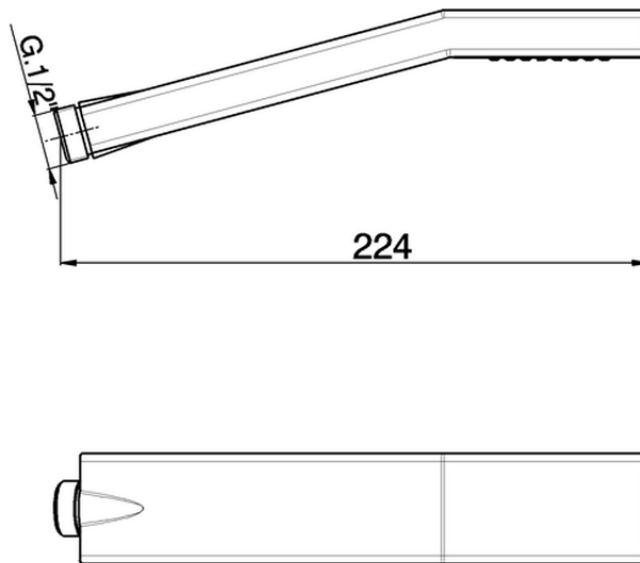

Doccetta Quad ABS SHOWER_SS014180

SS014180

<http://www.huberitalia.com/doccetta-quad-abs-shower-ss014180>

2025-04-04