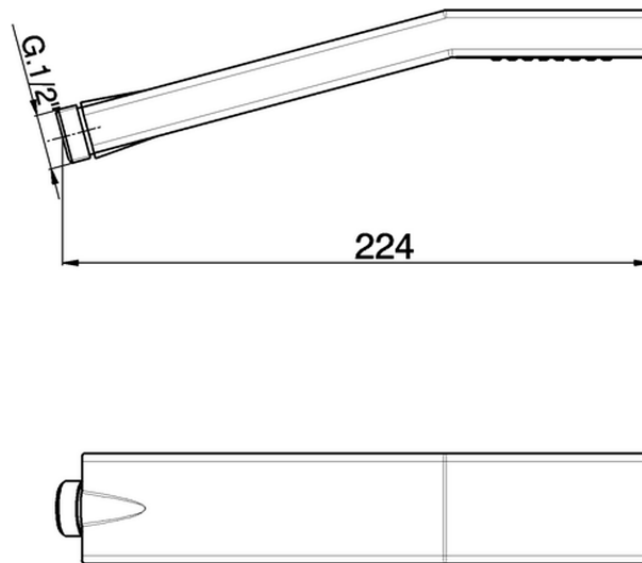

Doccetta Quad ABS SHOWER_SS014180

SS014180

<http://www.huberitalia.com/doccetta-quad-abs-shower-ss014180>

2025-04-04