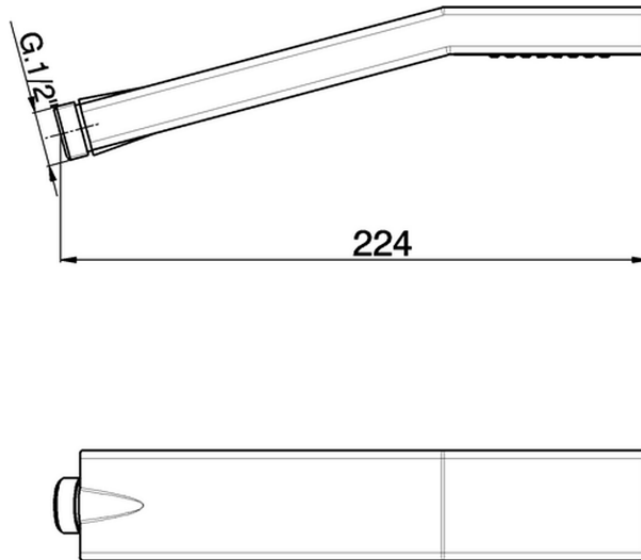

## Doccetta Quad ABS SHOWER\_SS014180

SS014180

<http://www.huberitalia.com/doccetta-quad-abs-shower-ss014180>

2025-04-03