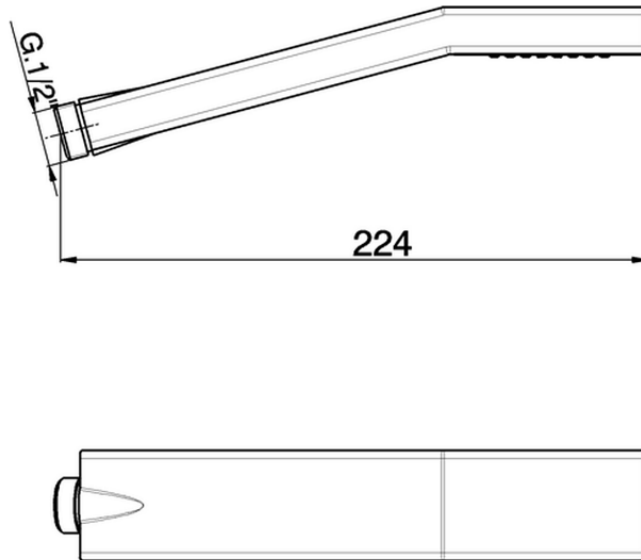

## Doccetta Quad ABS SHOWER\_SS014180

SS014180

<http://www.huberitalia.com/doccetta-quad-abs-shower-ss014180>

2025-04-04