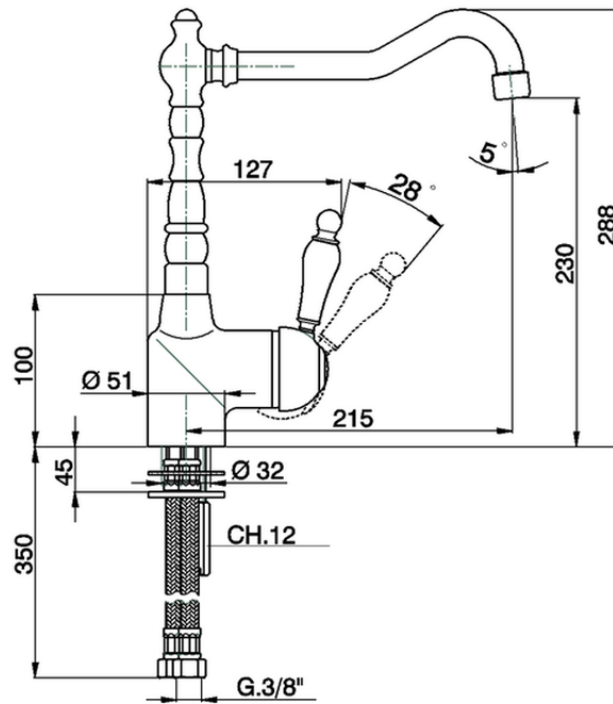

Miscelatore monocomando lavello KITCHEN_CM002530

CM002530

<http://www.huberitalia.com/miscelatore-monocomando-lavello-kitchen-cm002530>

2025-04-03