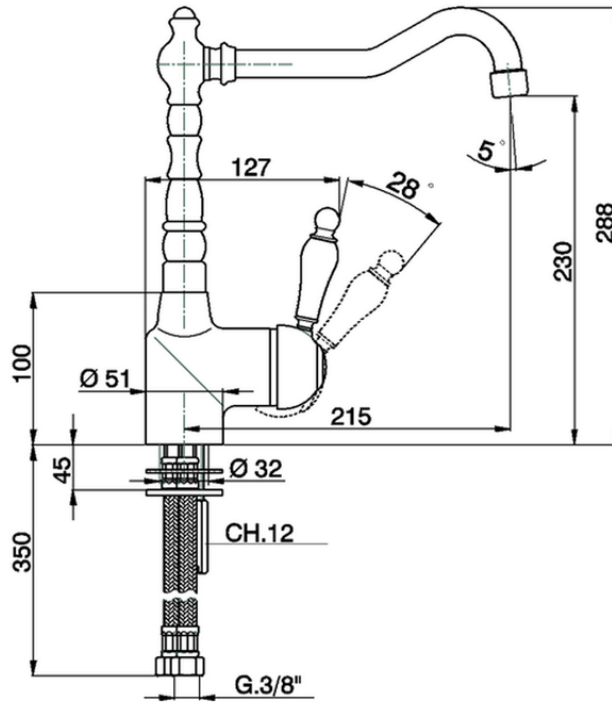

Miscelatore monocomando lavello KITCHEN_CM002530

CM002530

<http://www.huberitalia.com/miscelatore-monocomando-lavello-kitchen-cm002530>

2025-04-04