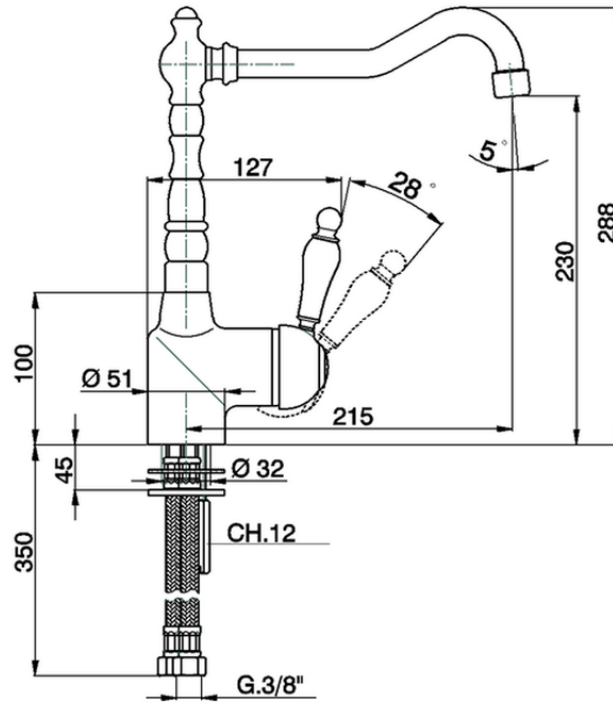

Miscelatore monocomando lavello KITCHEN_CM002530

CM002530

<http://www.huberitalia.com/miscelatore-monocomando-lavello-kitchen-cm002530>

2025-04-04