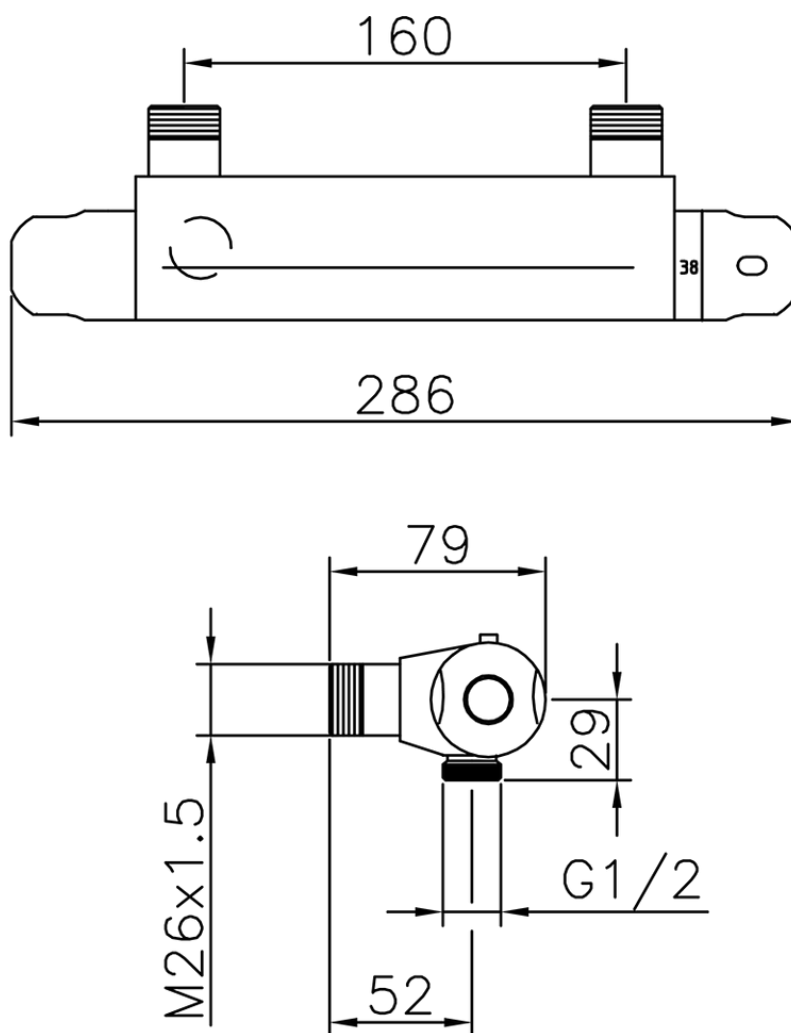

Miscelatore termostatico doccia CLINIC&TECHNICAL\_56.76H.

56.76H.

<http://huberitalia.com/miscelatore-termostatico-doccia-clinicttechnical-56-76h>

2024-09-19