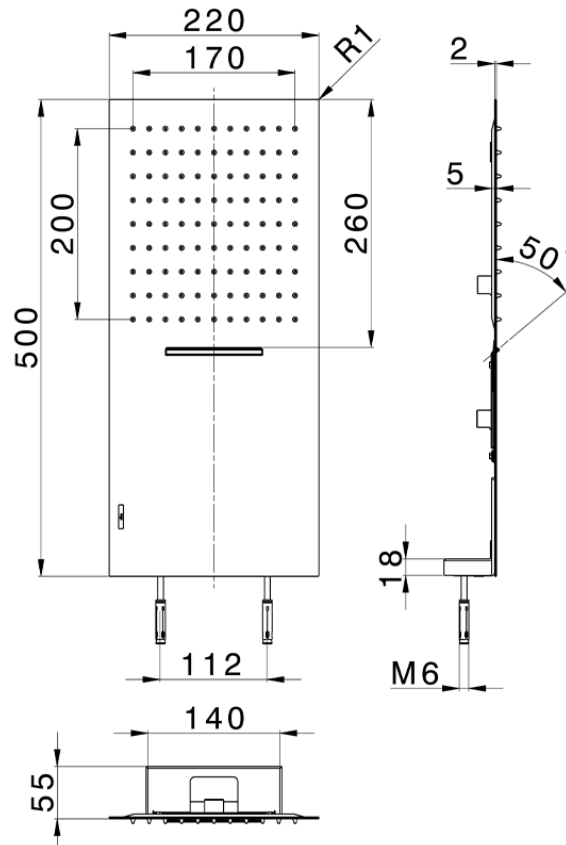

Soffione a parete 500x220 mm ZEN_ZS122130

ZS122130

<http://www.huberitalia.com/soffione-a-parete-500x220-mm-zen-zs122130>

2025-04-04