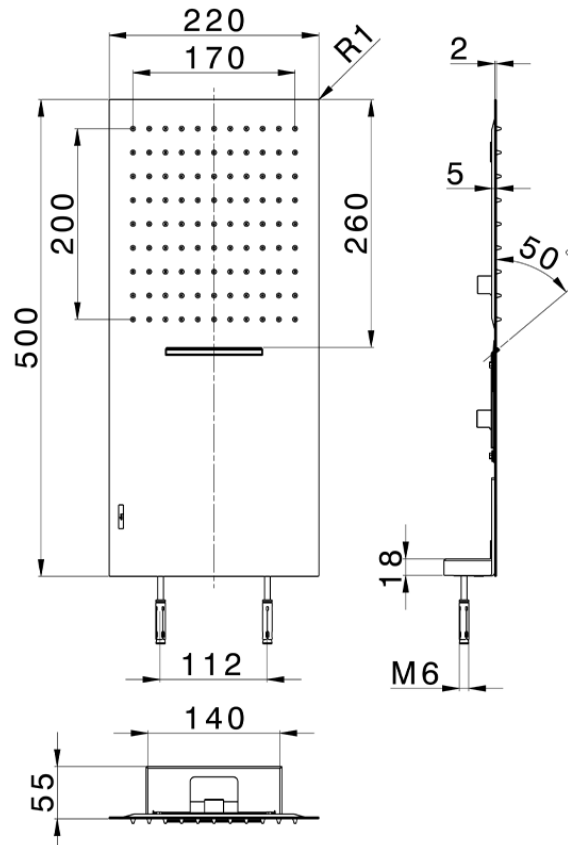

Soffione a parete 500x220 mm ZEN_ZS122130

ZS122130

<http://www.huberitalia.com/soffione-a-parete-500x220-mm-zen-zs122130>

2025-04-04