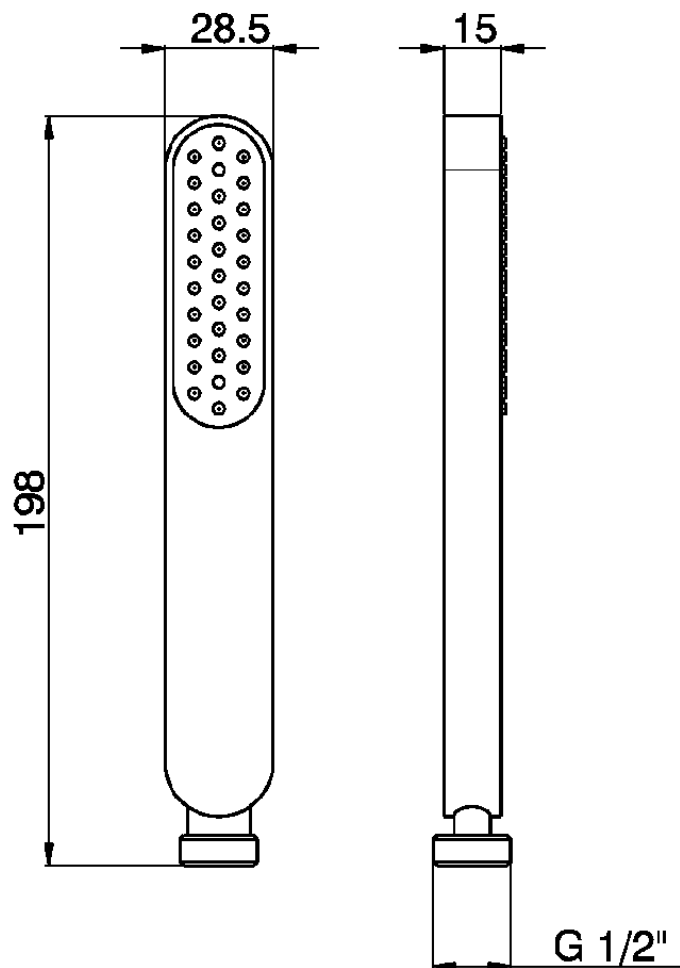

Doccetta Levity ABS SHOWER_SS014250

SS014250

<http://www.huberitalia.com/doccetta-levity-abs-shower-ss014250>

2025-04-04