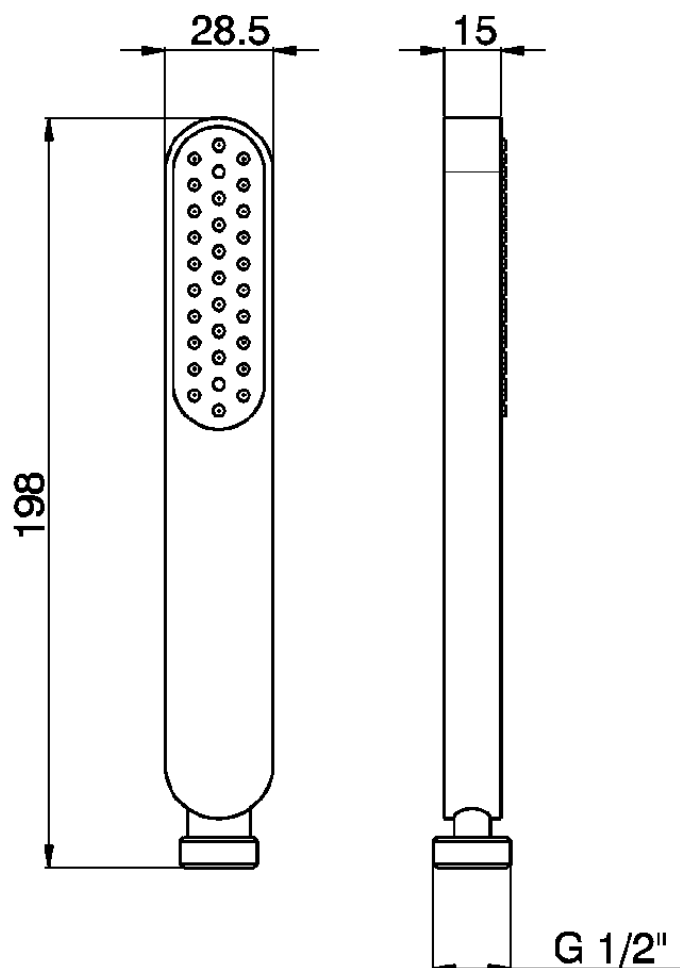

Doccetta Levity ABS SHOWER_SS014250

SS014250

<http://www.huberitalia.com/doccetta-levity-abs-shower-ss014250>

2025-04-04