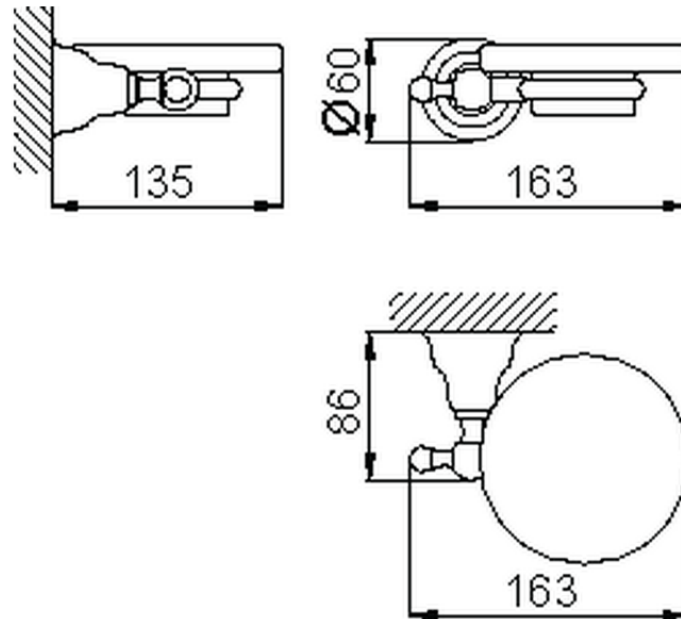

Porta sapone CROISETTE_4022.01H.

4022.01H.

<http://huberitalia.com/porta-sapone-croisette-4022-01h>

2024-10-22