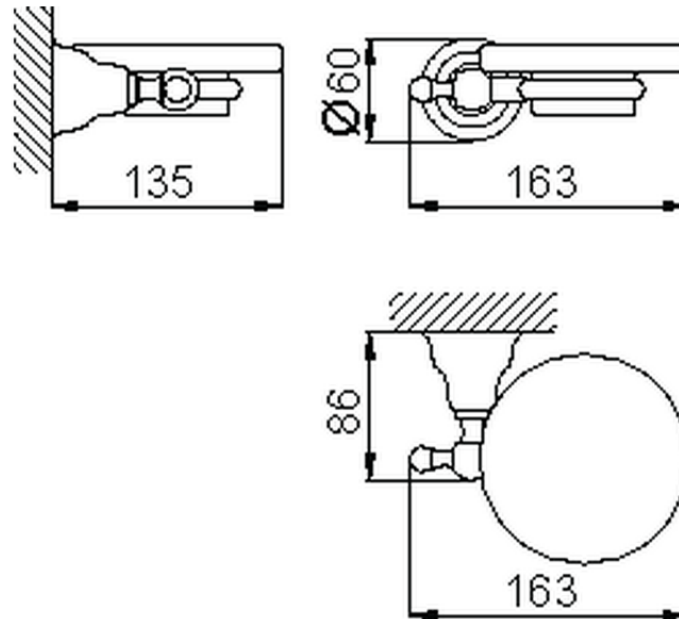

Porta sapone CROISETTE_4022.01H.

4022.01H.

<http://huberitalia.com/porta-sapone-croisette-4022-01h>

2024-10-22