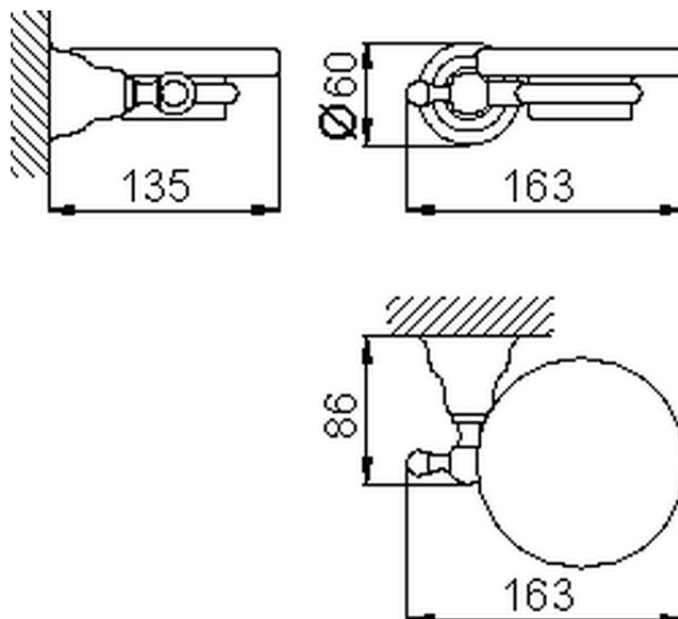

## Porta sapone CROISETTE\_4022.01H.

4022.01H.

<http://huberitalia.com/porta-sapone-croisette-4022-01h>

2024-10-22