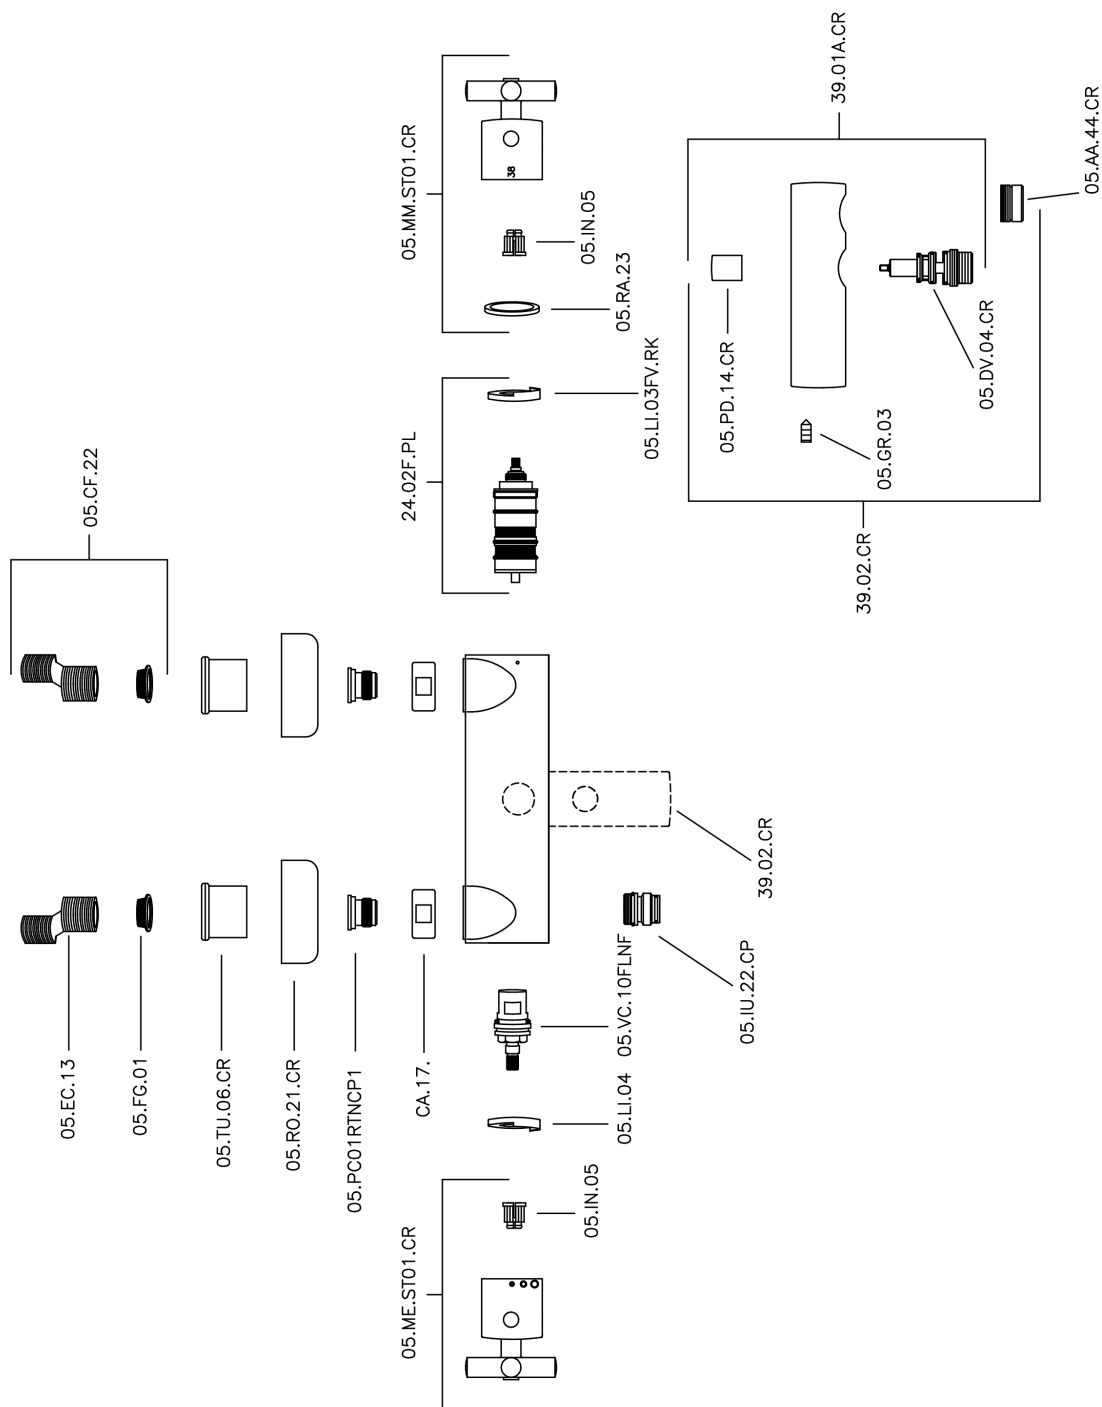

Miscelatore termostatico vasca SUITE_SUT27010

SUT27010

<http://www.huberitalia.com/miscelatore-termostatico-vasca-suite-sut27010>

2025-04-04