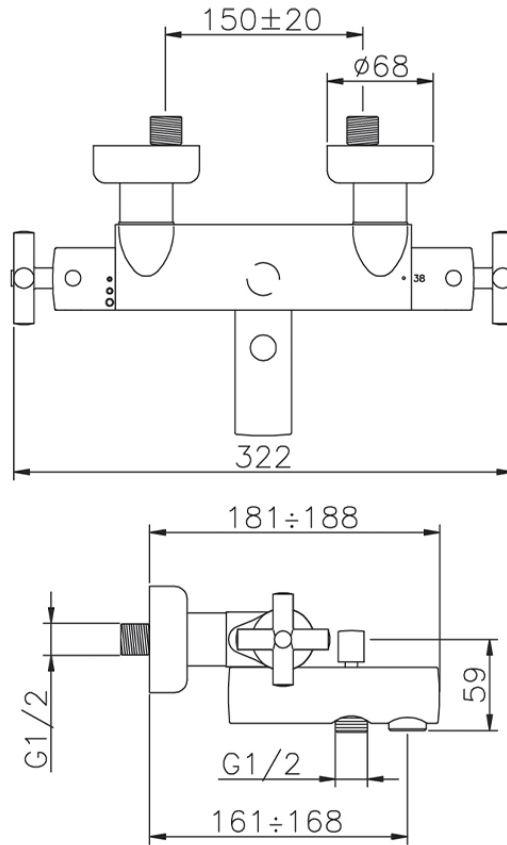

Miscelatore termostatico vasca SUITE_SUT27010

SUT27010

<http://www.huberitalia.com/miscelatore-termostatico-vasca-suite-sut27010>

2025-04-04