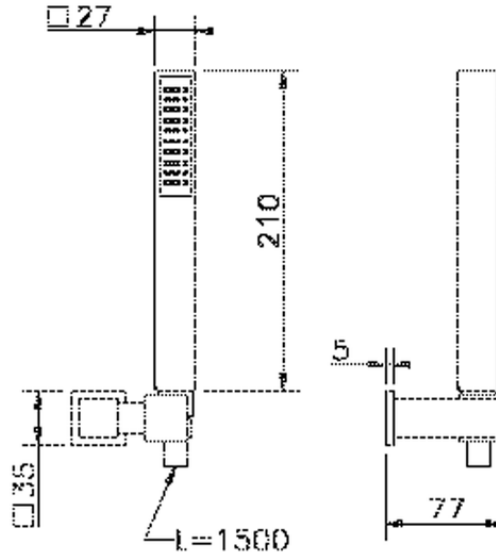

Completo doccia duplex Ego SHOWER_63.21H.

63.21H.

<http://www.huberitalia.com/completo-doccia-duplex-ego-shower-63-21h>

2025-04-01