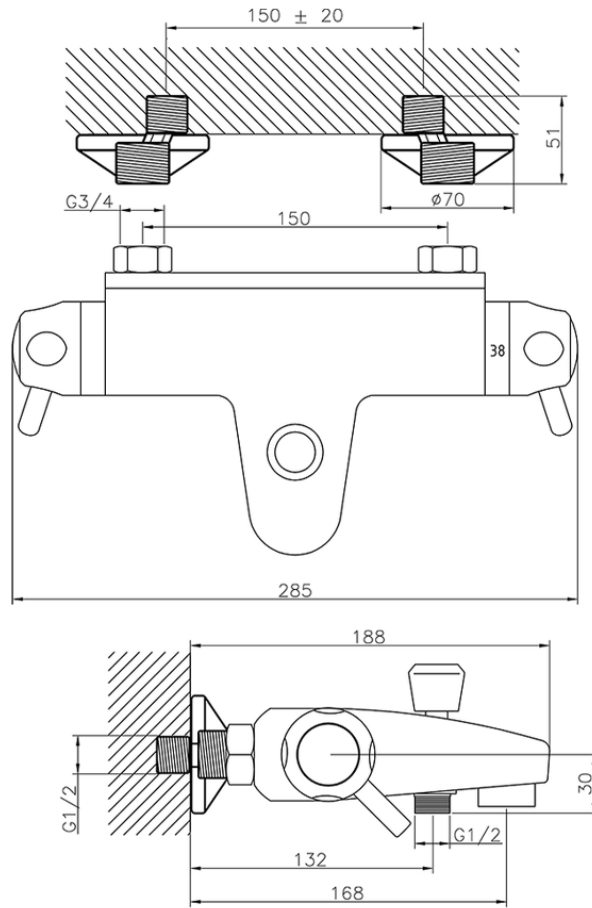

Miscelatore termostatico vasca CLINIC&TECHNICAL_CPT25010

CPT25010

<http://www.huberitalia.com/miscelatore-termostatico-vasca-clinicttechnical-cpt25010>

2025-04-04