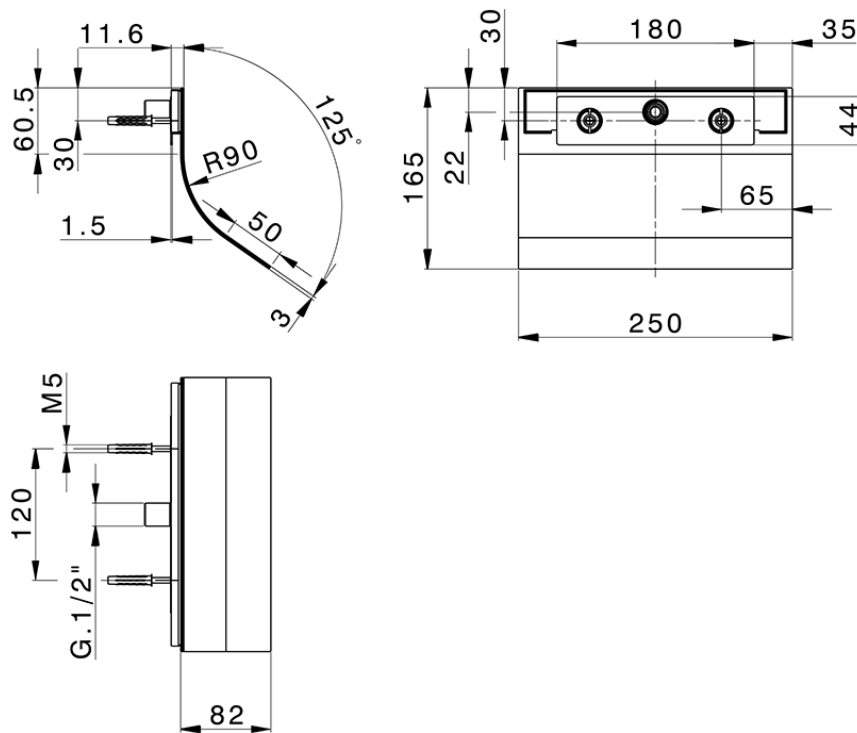

Cascata a parete curva ZEN_ZS129030

ZS129030

<http://www.huberitalia.com/cascata-a-parete-curva-zen-zs129030>

2025-04-04