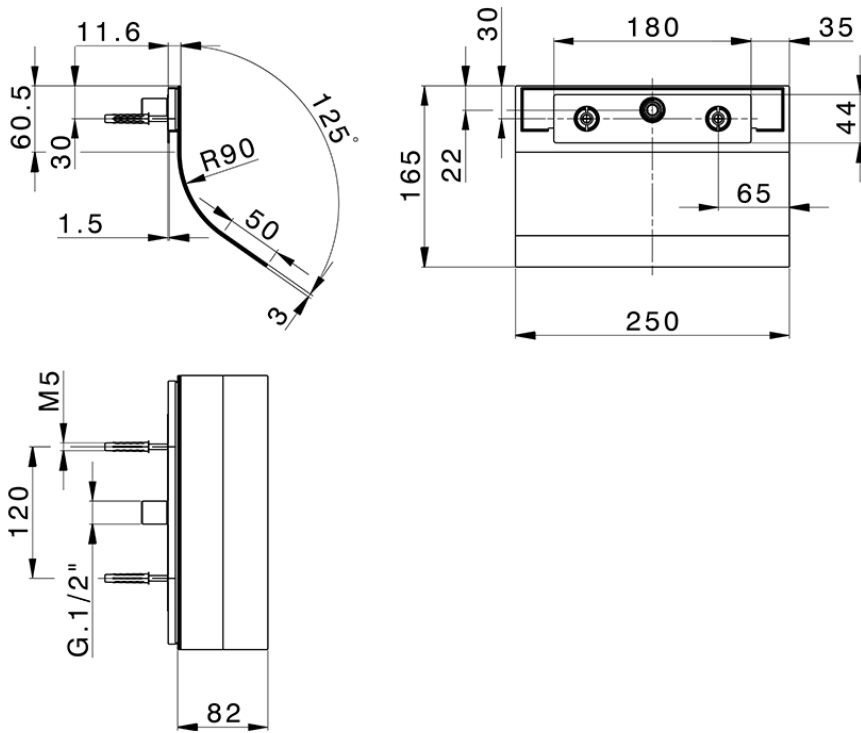

Cascata a parete curva ZEN_ZS129030

ZS129030

<http://www.huberitalia.com/cascata-a-parete-curva-zen-zs129030>

2025-04-04