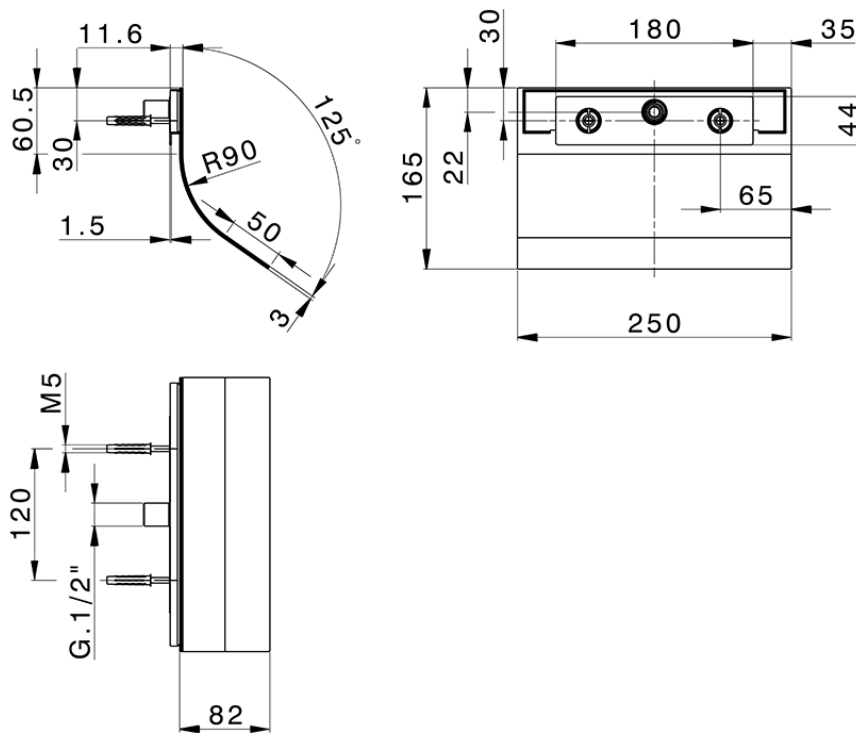

## Cascata a parete curva ZEN\_ZS129030

ZS129030

<http://www.huberitalia.com/cascata-a-parete-curva-zen-zs129030>

2025-04-04