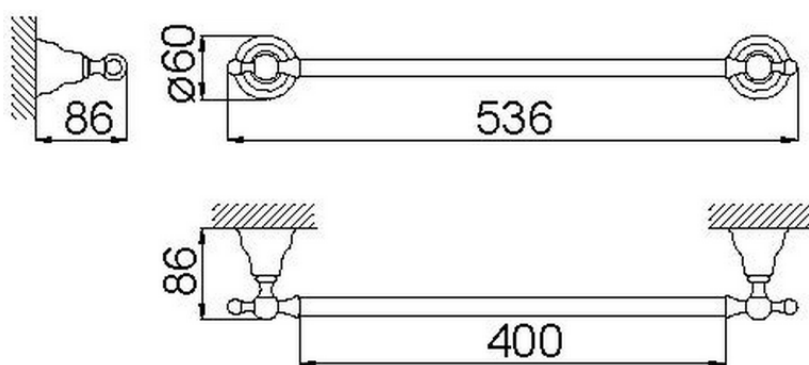

Porta salviette 40 cm CROISETTE_4012.01H.

4012.01H.

<http://huberitalia.com/porta-salviette-40-cm-croisette-4012-01h>

2024-10-22