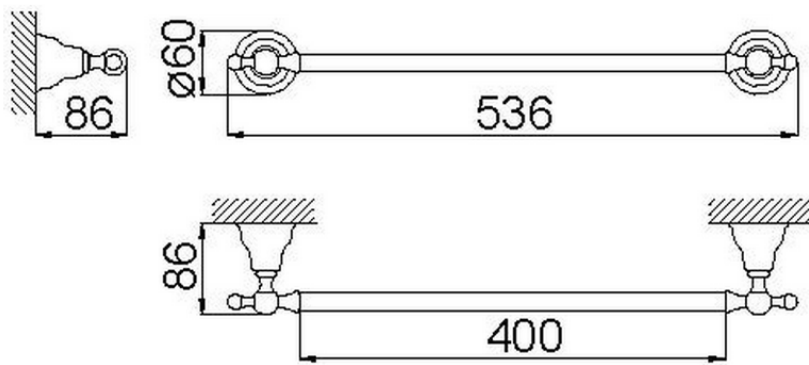

Porta salviette 40 cm CROISETTE_4012.01H.

4012.01H.

<http://huberitalia.com/porta-salviette-40-cm-croisette-4012-01h>

2024-10-22