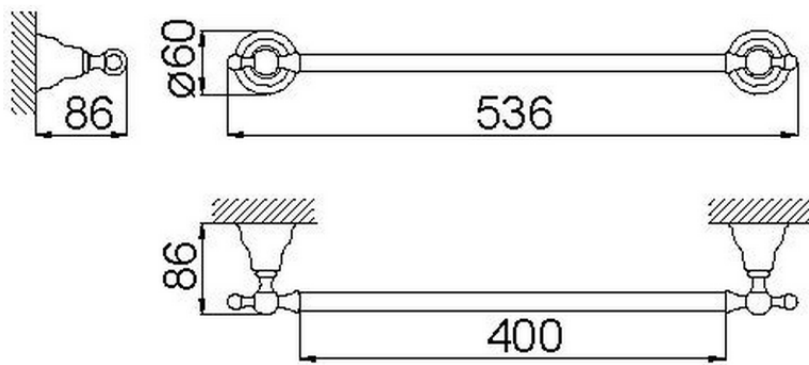

Porta salviette 40 cm CROISSETTE_4012.01H.

4012.01H.

<http://huberitalia.com/porta-salviette-40-cm-croisette-4012-01h>

2024-10-22