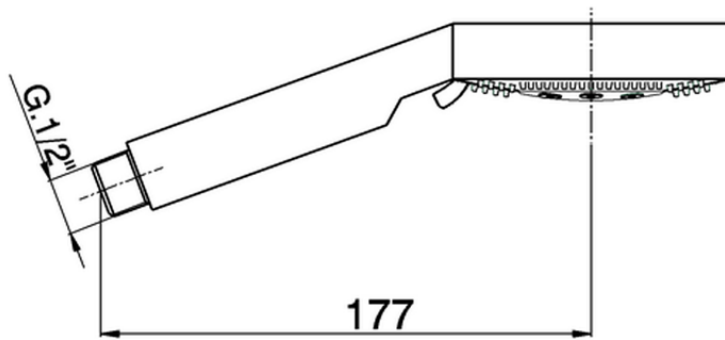

Doccetta Linear ABS SHOWER_SS014190

SS014190

<http://www.huberitalia.com/doccetta-linear-abs-shower-ss014190>

2025-04-01