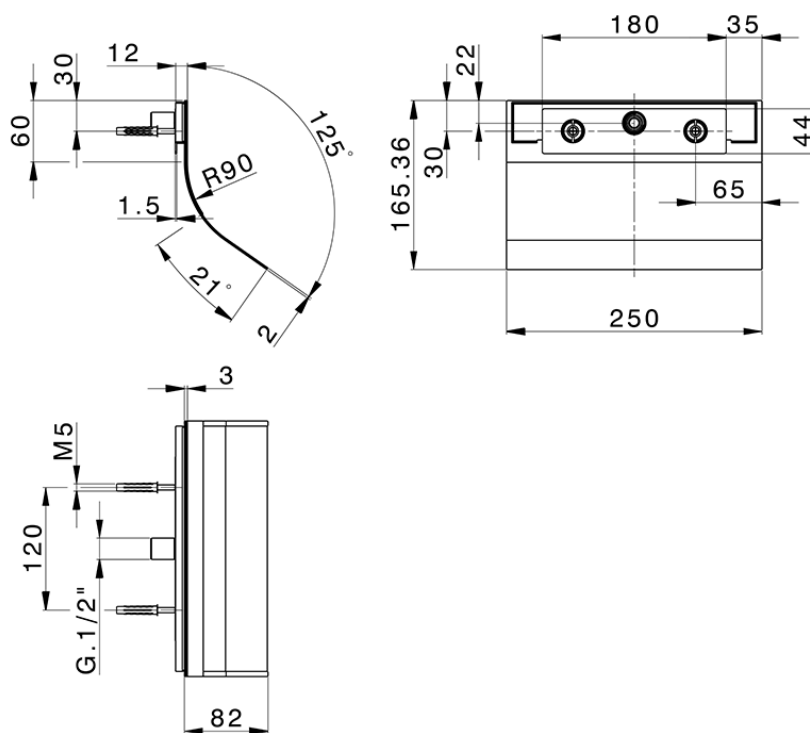

## Cascata a parete curva ZEN\_ZS129040

ZS129040

<http://www.huberitalia.com/cascata-a-parete-curva-zen-zs129040>

2025-04-04