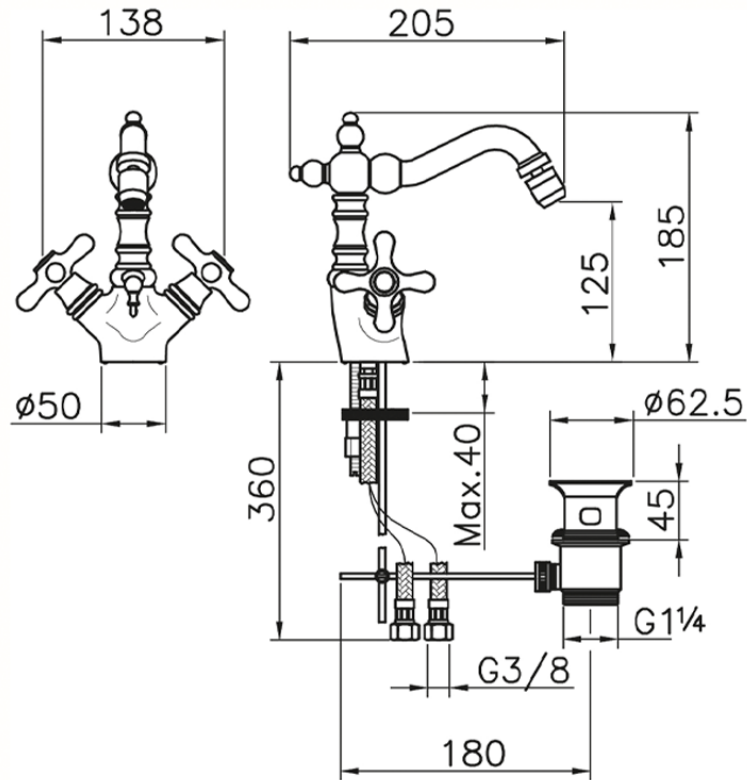

Miscelatore bidet CROISSETTE_CS000550

CS000550

<http://www.huberitalia.com/miscelatore-bidet-croisette-cs000550>

2025-04-04