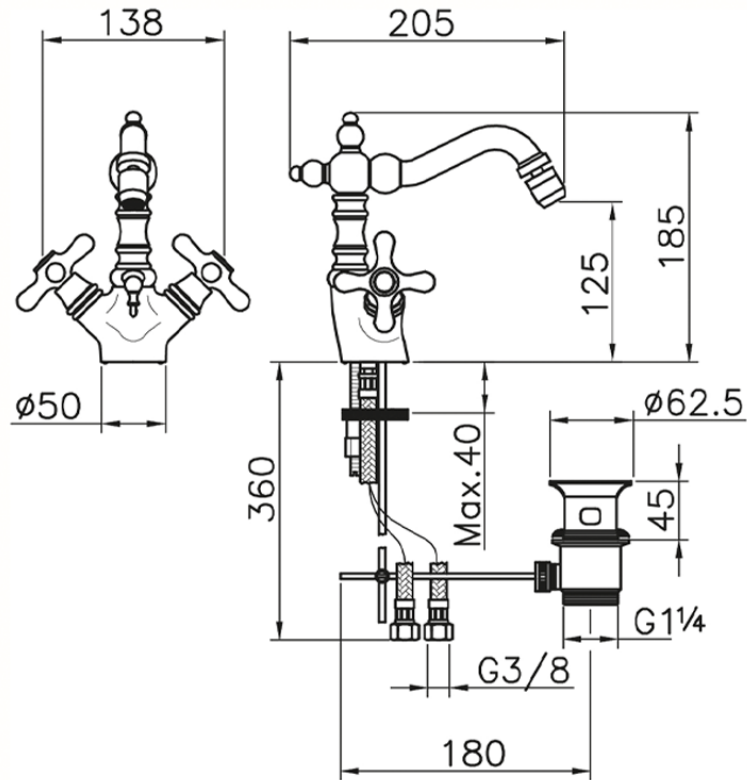

Miscelatore bidet CROISSETTE_CS000550

CS000550

<http://www.huberitalia.com/miscelatore-bidet-croisette-cs000550>

2025-04-01